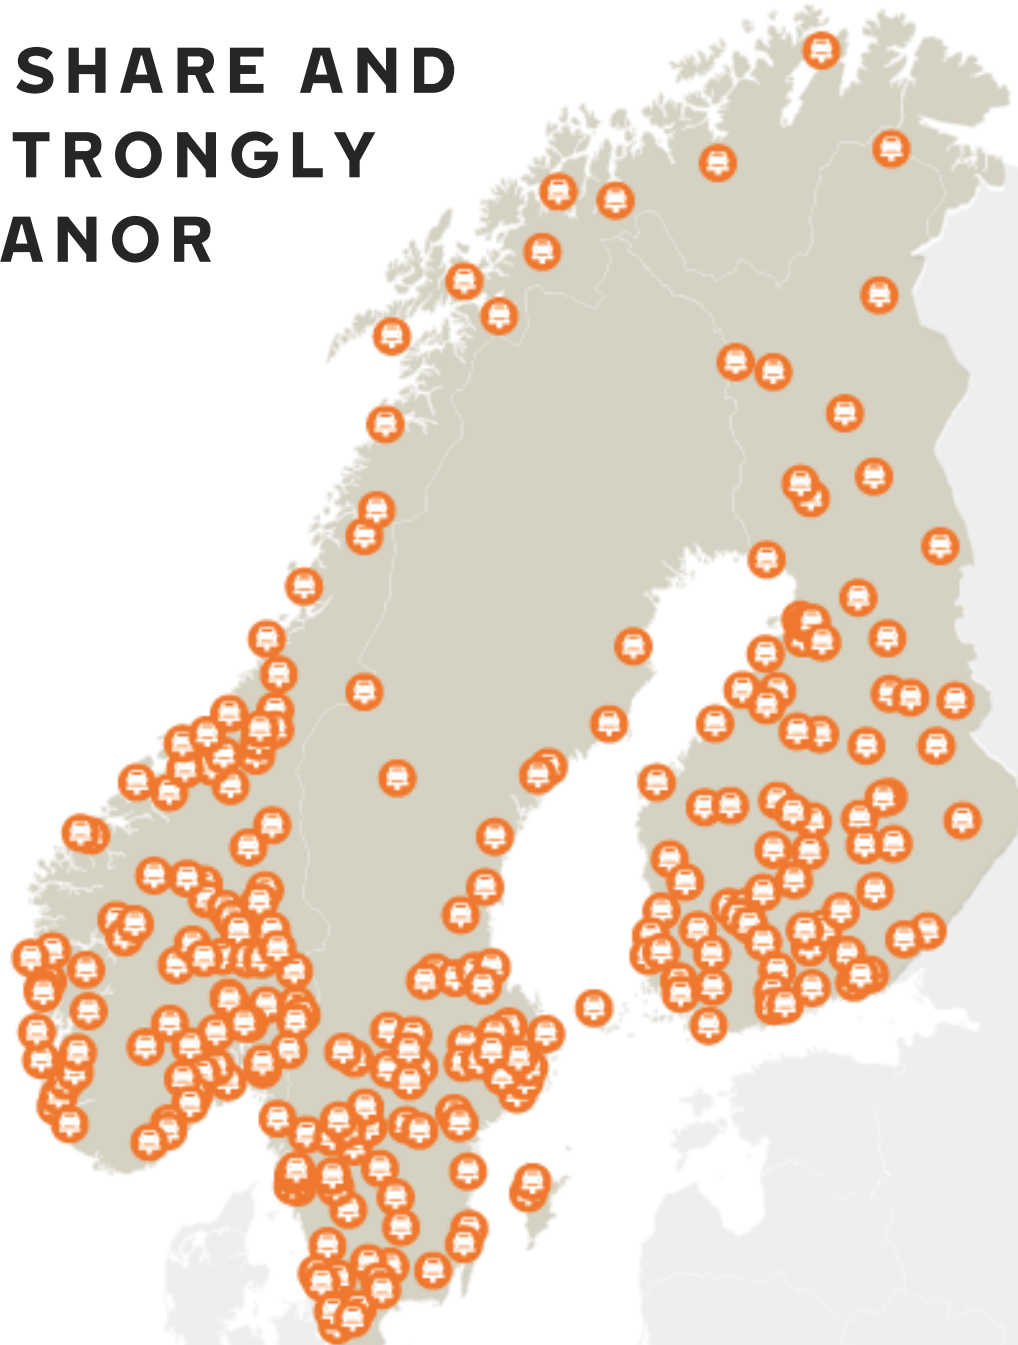

# NORDIC MARKET SHARE AND PROFITABILITY STRONGLY ENDORSED BY VIANOR

Vianor is the biggest distributor for Nokian Tyres in the Nordics with 174 own service centers